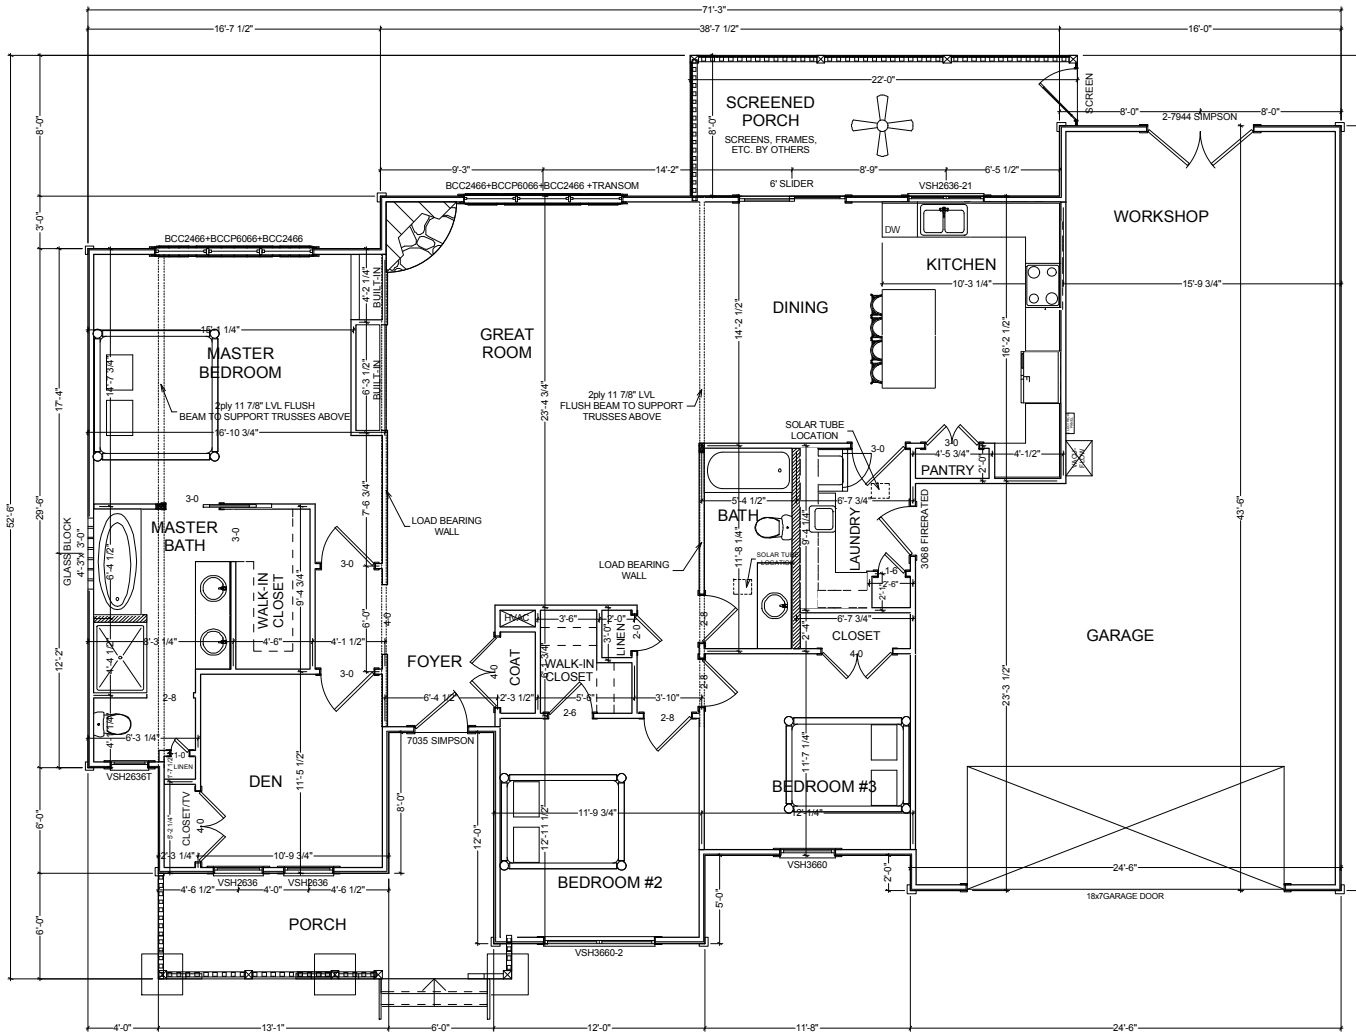

natural element homes

THE MEADOW VIEW RETREAT

114 County Road 577 <> Englewood, Tennessee <> 1-866-618-6564 <> www.NaturalElementHomes.com

© 2011 Natural Element Homes, LLC

MAIN FLOOR PLAN

SQUARE FOOTAGE	
HEATED AREAS:	
FIRST FLOOR	1821
HEATED TOTAL	1821
UNHEATED AREAS:	
DECK/PORCH AREA	337
GARAGE	876