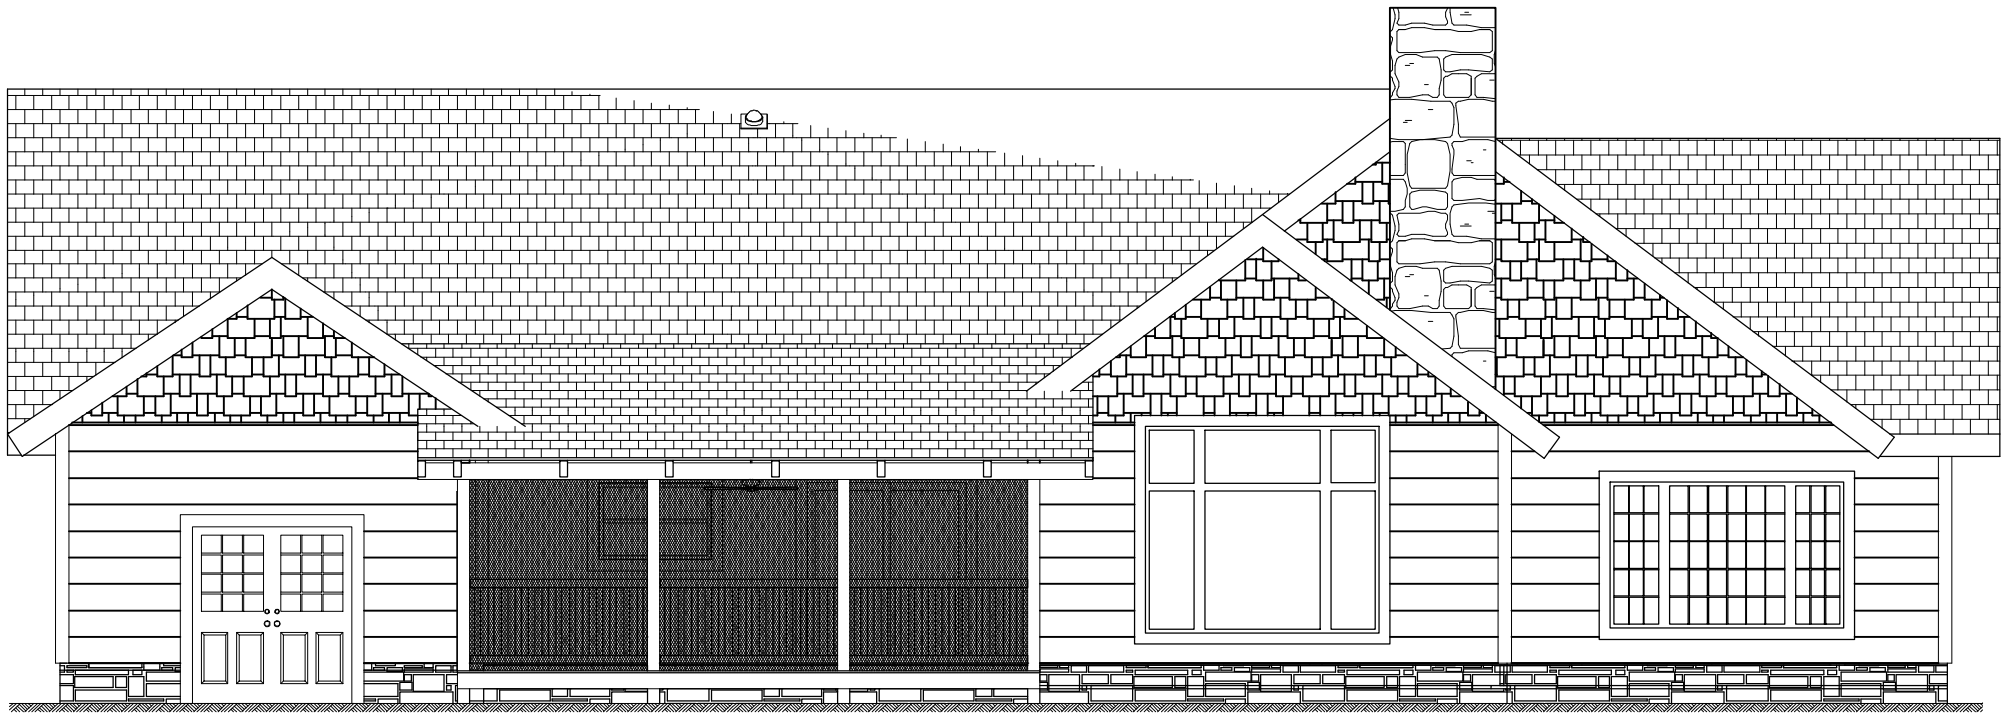

REAR ELEVATION

Copyrighted Home Plan ©2011
Natural Element Homes, LLC
1-866-618-6564

Approved By: _____

Date: _____