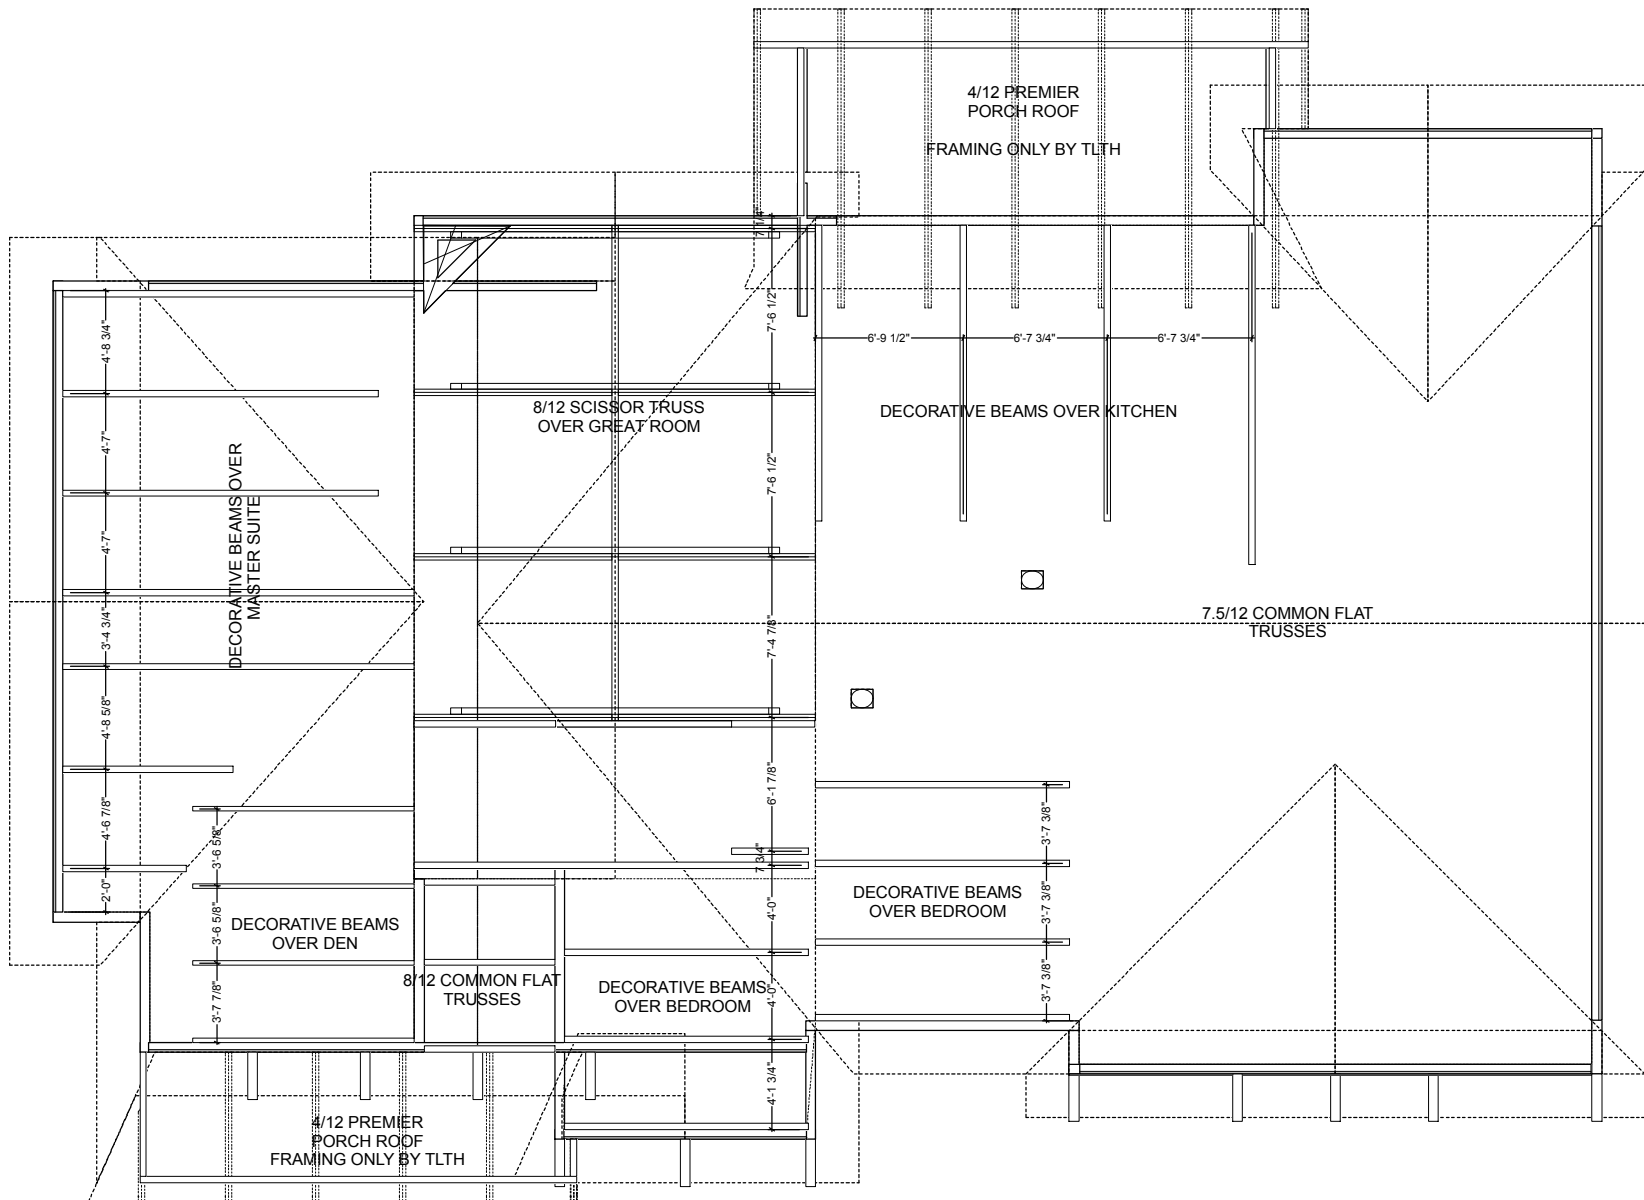

SECOND FLOOR PLAN

Copyrighted Home Plan ©2011
Natural Element Homes, LLC
1-866-618-6564