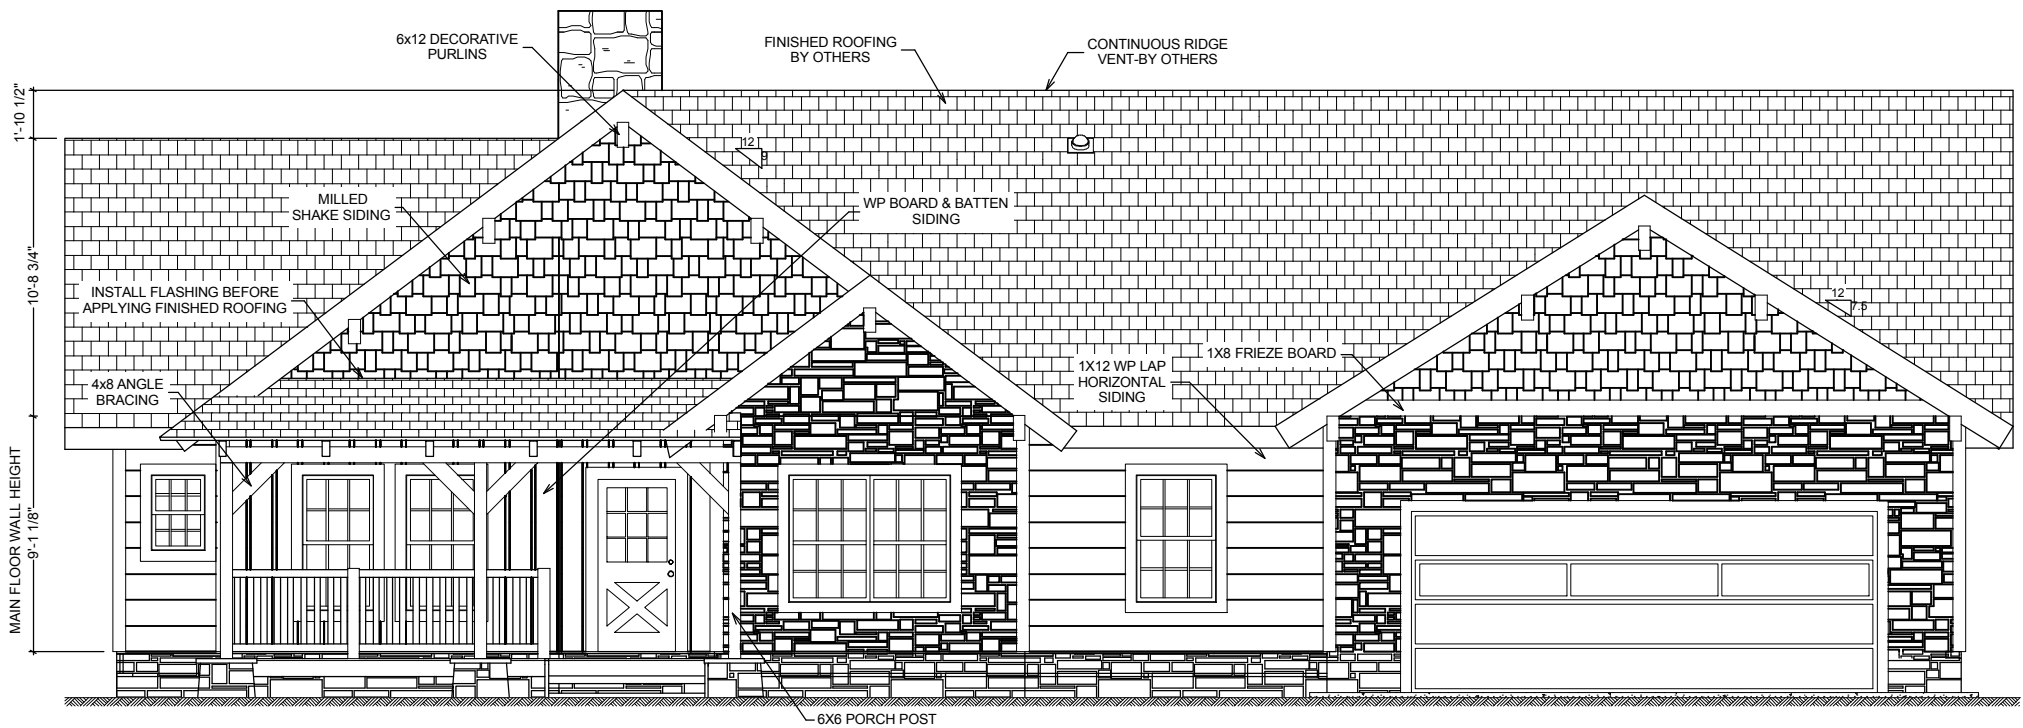

FRONT ELEVATION

NOTE: GRADE CONDITIONS TO BE VERIFIED ON SITE

Copyrighted Home Plan ©2011
Natural Element Homes, LLC
1-866-618-6564